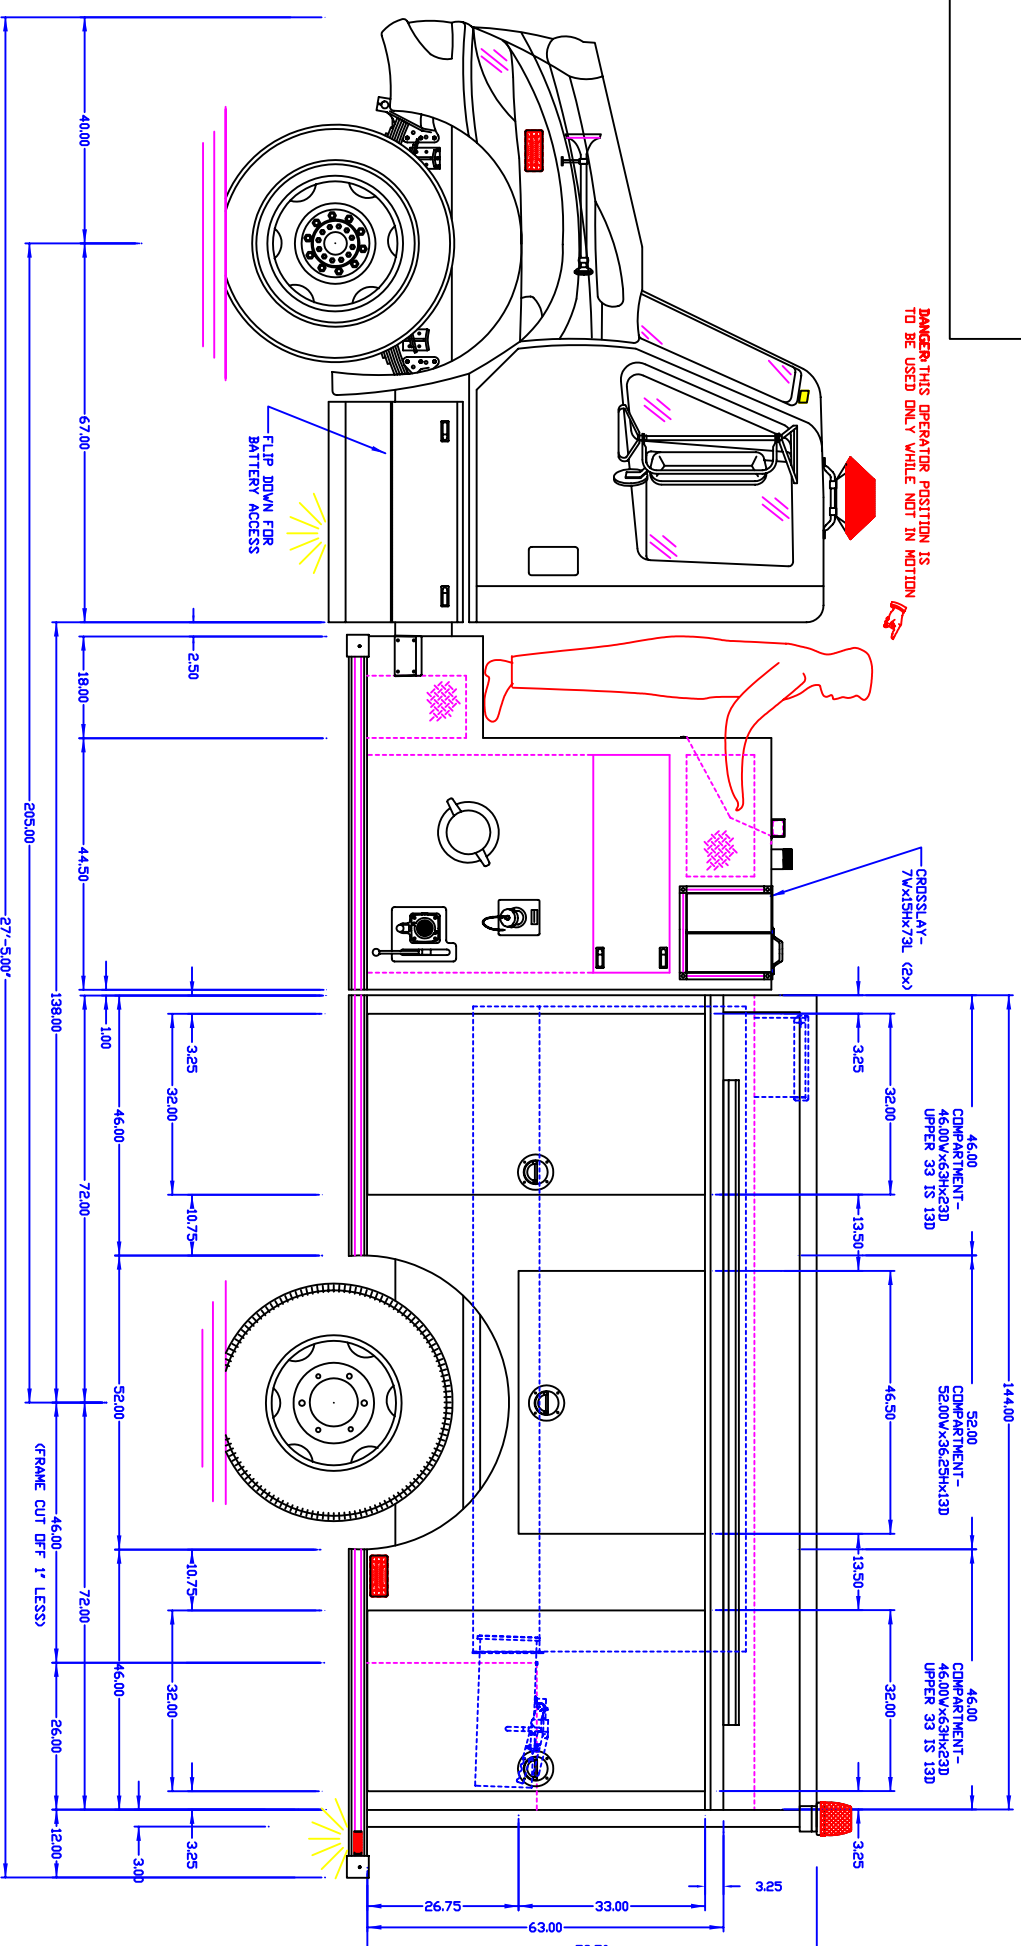

APPROVED BY:

⚠️ DANGER THIS OPERATOR POSITION IS TO BE USED ONLY WHILE NOT IN MOTION

NOTE: UNLOADED HEIGHTS MAY BE 4" ABOVE HEIGHTS SHOWN

NOTE: TANK CAP - 1250 GAL. P.L. PROPYLENE

PUMP CAP - 1250 GPM WATEROUS
 DIMENSIONS SHOWN ARE APPROXIMATE AND ARE SUBJECT TO MANOR DEVIATIONS DURING CONSTRUCTION
 NOT ALL ITEMS IN SPECS ARE SHOWN ON THIS PRINT
 SPOT LIGHT - 2 ON REAR
 COMPARTMENT INTERIORS SPATTER PAINT
 TOP AND SIDE PUMP PANELS BLACK COVERED
 NFPA UPPER LIGHT PACKAGE - CODE 3
 NFPA LOWER LIGHT PACKAGE - CODE 3

NOTE	MAXIMUM HEIGHT	MAXIMUM LENGTH	BODY WIDTH
NONE	95"		

CENTRAL

rosarbauer

CW WILLIAMS 1250

0 12" 24" SCALE REF. ONLY