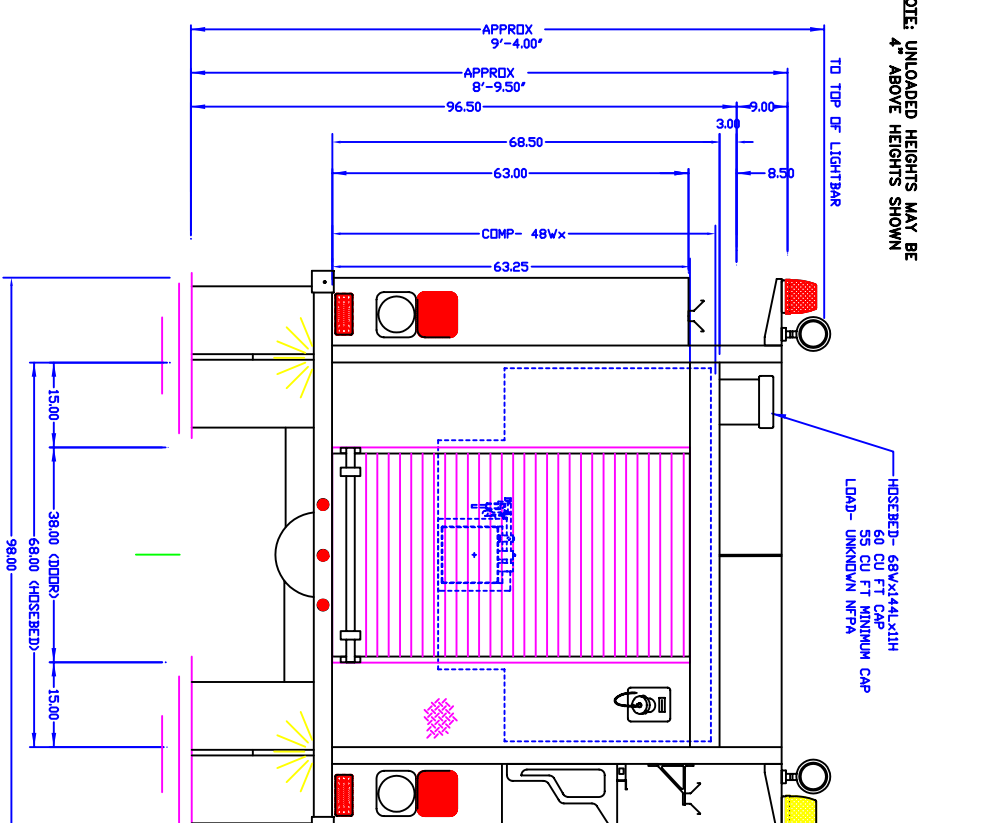

APPROVED BY:

⚠️ DANGER THIS OPERATOR POSITION IS TO BE USED ONLY WHILE NOT IN MOTION

NOTE: UNLOADED HEIGHTS MAY BE 4" ABOVE HEIGHTS SHOWN

NOTE: TANK CAP - 1250 GAL. P.L. PROPYLENE

PUMP CAP - 1250 GPM WATEROUS
 DIMENSIONS SHOWN ARE APPROXIMATE AND ARE SUBJECT TO MANOR DEVIATIONS DURING CONSTRUCTION
 NOT ALL ITEMS IN SPECS ARE SHOWN ON THIS PRINT
 SPOT LIGHT - 2 ON REAR
 COMPARTMENT INTERIORS SPATTER PAINT
 TOP AND SIDE PUMP PANELS BLACK COVERED
 NFPA UPPER LIGHT PACKAGE - CODE 3
 NFPA LOWER LIGHT PACKAGE - CODE 3

NOTE	MAXIMUM HEIGHT	MAXIMUM LENGTH	BODY WIDTH
NONE	95"		

CENTRAL

rosarbauer

CW WILLIAMS 1250

0 12" 24" SCALE REF. ONLY