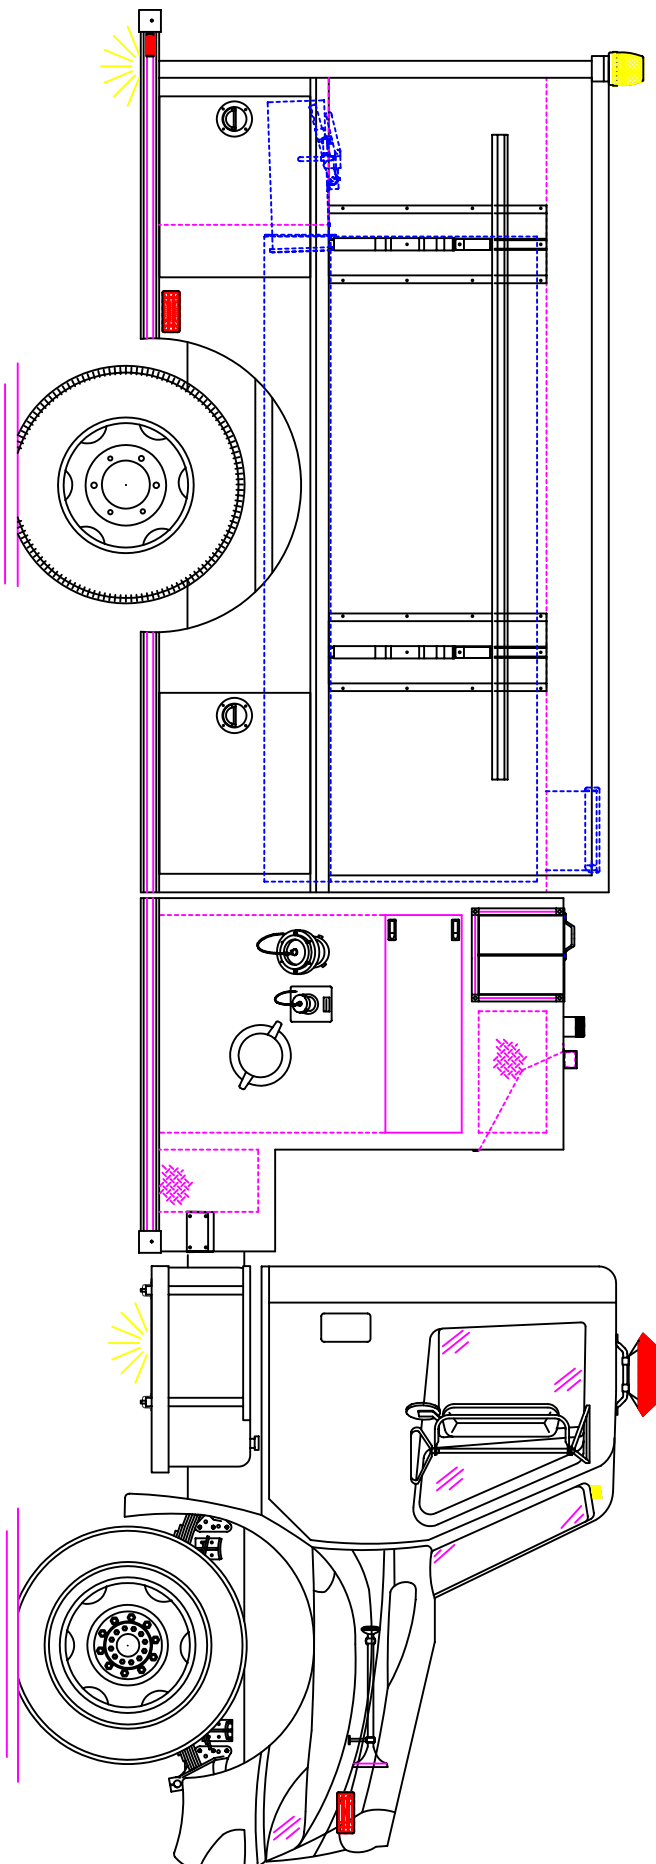

APPROVED BY:

⚠️ DANGER THIS OPERATOR POSITION IS TO BE USED ONLY WHILE NOT IN MOTION

NOTE: UNLOADED HEIGHTS MAY BE 4" ABOVE HEIGHTS SHOWN

NOTE: TANK CAP - 1250 GAL. P.L. PROPYLENE

PUMP CAP - 1250 GPM WATEROUS
 DIMENSIONS SHOWN ARE APPROXIMATE AND ARE SUBJECT TO MANOR DEVIATIONS DURING CONSTRUCTION
 NOT ALL ITEMS IN SPECS ARE SHOWN ON THIS PRINT
 SPOT LIGHT - 2 ON REAR
 COMPARTMENT INTERIORS SPATTER PAINT
 TOP AND SIDE PUMP PANELS BLACK COVERED
 NFPA UPPER LIGHT PACKAGE - CODE 3
 NFPA LOWER LIGHT PACKAGE - CODE 3

NOTE	MAXIMUM HEIGHT	MAXIMUM LENGTH	BODY WIDTH
NONE	95"		

CENTRAL

rosarbauer

CW WILLIAMS 1250

0 12" 24" SCALE REF. ONLY